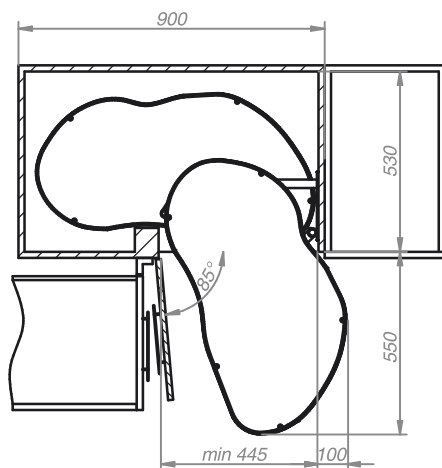

Technical data and assembly instructions

OPTION 1 with support pole for 110° hinges

DOORS 450

DOORS 500

OPTION 2 without support pole for 90° hinges

DOORS 450

DOORS 500