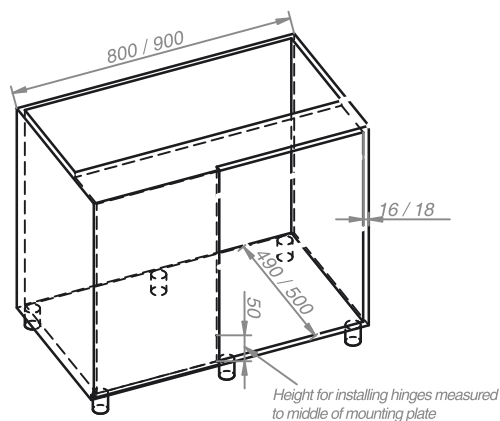

OPTION 2 without support pole for 90° hinges