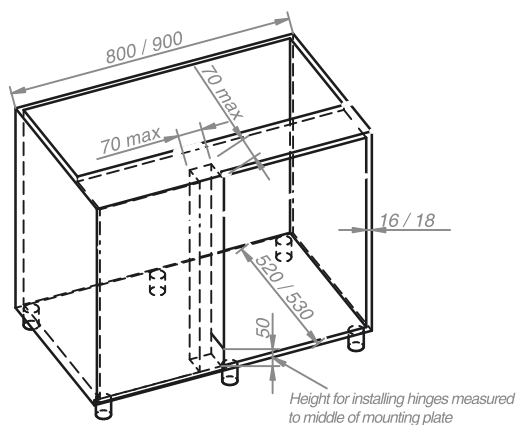

Technical data and assembly instructions

OPTION 1 with support pole for 110° hinges