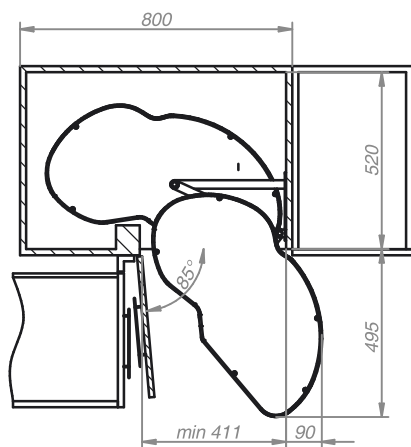

Technical data and assembly instructions

OPTION 1 with support pole for 110° hinges

DOORS 450

DOORS 500

OPTION 2 without support pole for 90° hinges

DOORS 450

DOORS 500