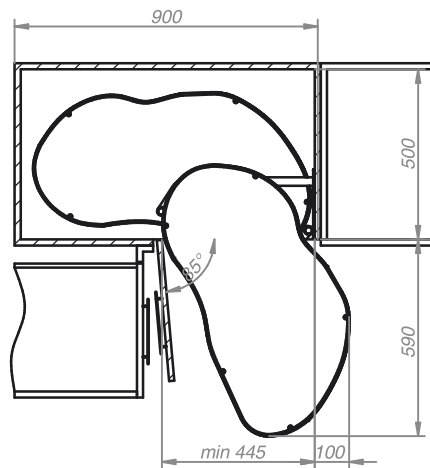

Technical data and assembly instructions

OPTION 1 with support pole for 110° hinges

DOORS 450

DOORS 500

OPTION 2 without support pole for 90° hinges

DOORS 450

DOORS 500