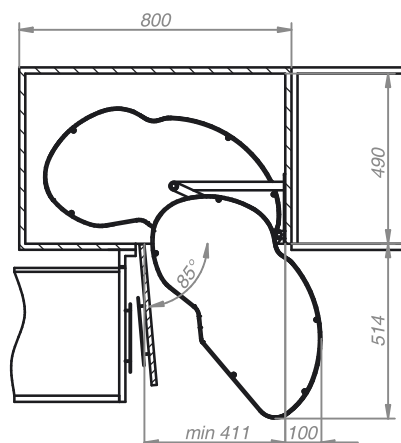

Technical data and assembly instructions

OPTION 1 with support pole for 110° hinges

DOORS 450

DOORS 500

OPTION 2 without support pole for 90° hinges

DOORS 450

DOORS 500